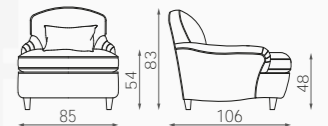

CLAYTON

LIVING SELECTION