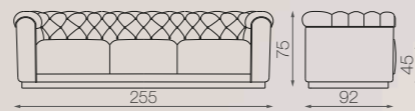

FIGARO

LIVING SELECTION