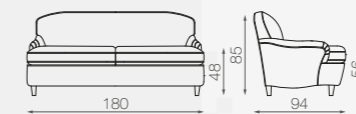

CLAYTON

LIVING SELECTION