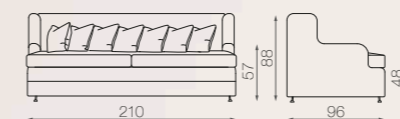

DIVANO 3P /
3str SOFA