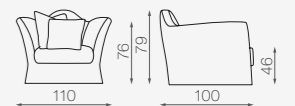

MARGOT

LIVING SELECTION