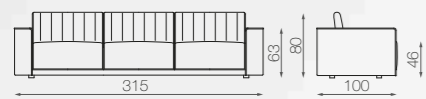

TAYLOR

LIVING SELECTION

DIVANO 5P / SOFA 5str