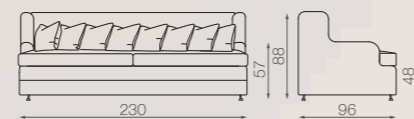

RIVER

LIVING SELECTION

RIVER divano 4P
Rivestimento, tessuto Pico L01 cat. Lusso
Struttura, fin. Galvaniche - Ottone Lucido
RIVER 4str sofa
Fabric, Pico L01 cat. Lusso
Structure, fin. Galvanic - Polished Brass

DIVANO 4P /
4str SOFA