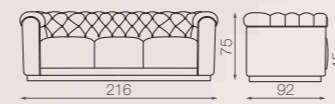

FIGARO

LIVING SELECTION