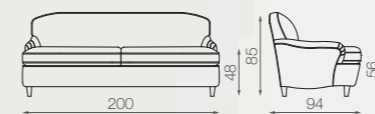

CLAYTON

LIVING SELECTION