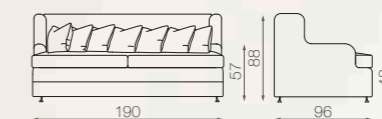

DIVANO 2,5P /
2,5str SOFA