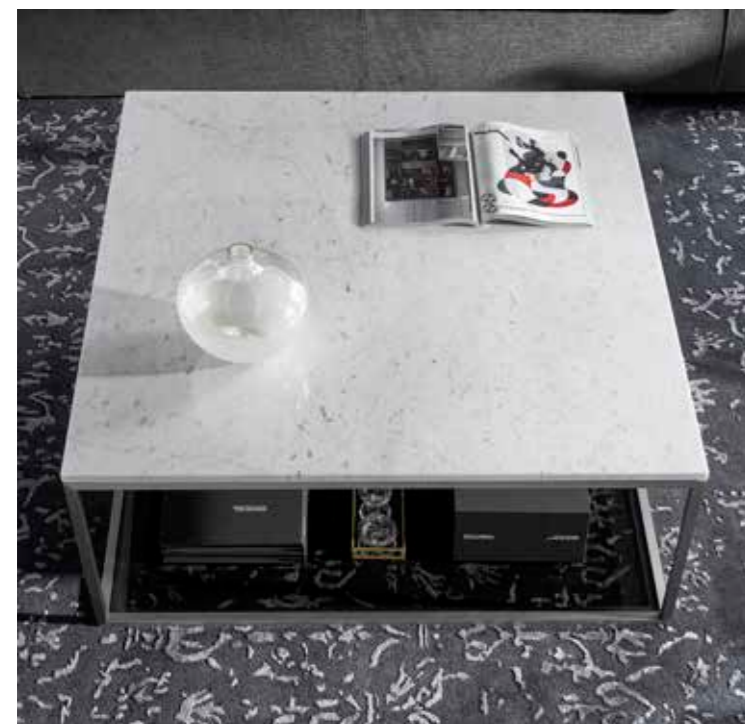

CLAYTON SOFA

CLAYTON divano 3P
Rivestimento, Tessuto Prince of Wales R03 cat. Royal
Piedini, fin. Legno col. Terra
CLAYTON 3str sofa
Fabric, Prince of Wales R03 cat. Royal
Legs, fin. Wood col. Terra

VIVI CANALETTO poltrona
Rivestimento, Tessuto Twiga L01 cat. Lusso
Struttura, noce Canaletto fin. Legno col. Wengé
Dettagli, metallo, fin. Galvaniche - Nichel
VIVI CANALETTO armchair
Fabric, Twiga L01 cat. Lusso
Structure, Canaletto walnut fin. Wood col. Wengé
Details, metal fin. Galvanic - Nickel

SQUARE MARMO tavolino, misure 100 x 100 - h.42 cm
Struttura, fin. Newgalvanic col. Nichel SS
Top, marmo di Carrara
Ripiano inferiore, vetro col. Dark
SQUARE MARBLE small table, sizes 100 x 100 - h.42 cm
Structure, fin. Newgalvanic col. Nickel SS
Top, Carrara marble
Lower shelf, glass col. Dark

LUNGARNO 228 vetrina
Struttura, noce Canaletto fin. Legno col. Terra
Ante, vetro col. Dark
Maniglie, fin. Galvaniche - Ottone Lucido
LUNGARNO 228 showcase
Structure, Canaletto walnut fin. Wood col. Terra
Doors, glass col. Dark
Handles, fin. Galvanic - Polished Brass

P45 cuscini
Rivestimento, Tessuto Prince of Wales R03 cat. Royal
Bordino, Sinis E99 cat. Elite
P45 cushions
Fabric, Prince of Wales R03 cat. Royal
Piping, Sinis E99 cat. Elite

P45 cuscini
Rivestimento, tessuto Gubbio E01 cat. Elite
P45 cushions
Fabric, Gubbio E01 cat. Elite

TT15 tappeto, misure 400 x 300 cm
Col. Blue
TT15 rug, sizes 400 x 300 cm
Col. Blue