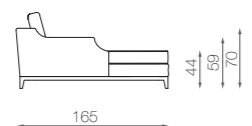

DIVANI - SOFAS

MORITZ

P. 4

CHAISE LONGUE DX/SX

RIVER

P. 152

RIVER SOFA BED