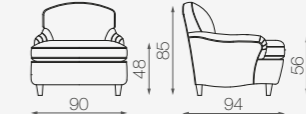

CLAYTON

LIVING SELECTION