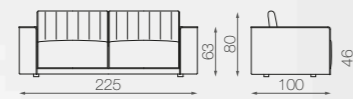

TAYLOR

LIVING SELECTION